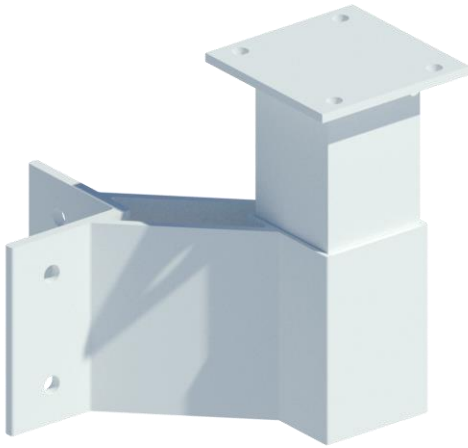

Fascia Corner

Model: DR-FBOCWH

- Description: Fascia Corner Support
- Material: Aluminum
- Base Plate: 3-1/4"Wx 4"H
- Construction: Welded
- Finish: Powder coated
- Color: White
- Brand: NERVAL
- Warranty: Limited Lifetime Warranty